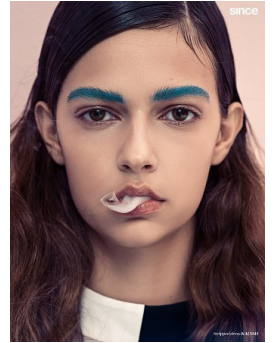

# Mademoiselle

MARIE T.

Height: 172cm Bust: 77cm Waist: 61cm Hips: 87cm Shoe: 39 EU / 6 UK Hair: Dark Brown Eyes: Brown