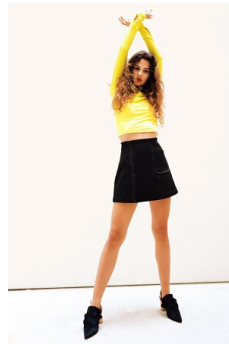

# Mademoiselle

MARIE T.

Height: 172cm Bust: 77cm Waist: 61cm Hips: 87cm Shoe: 39 EU / 6 UK Hair: Dark Brown Eyes: Brown