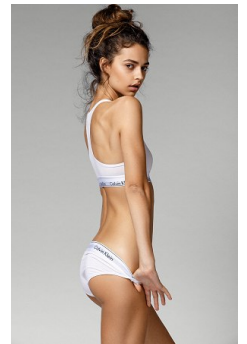

# Mademoiselle

MARIE T.

Height: 172cm Bust: 77cm Waist: 61cm Hips: 87cm Shoe: 39 EU / 6 UK Hair: Dark Brown Eyes: Brown