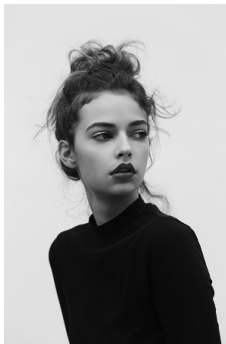

# Mademoiselle

MARIE T.

Height: 172cm Bust: 77cm Waist: 61cm Hips: 87cm Shoe: 39 EU / 6 UK Hair: Dark Brown Eyes: Brown