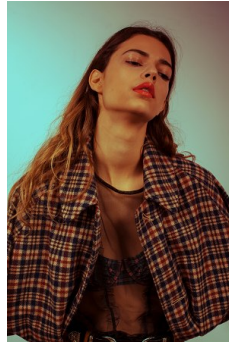

# Mademoiselle

MARIE T.

Height: 172cm Bust: 77cm Waist: 61cm Hips: 87cm Shoe: 39 EU / 6 UK Hair: Dark Brown Eyes: Brown