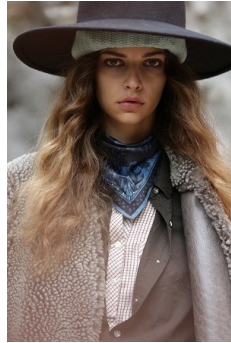

# Mademoiselle

MARIE T.

Height: 172cm Bust: 77cm Waist: 61cm Hips: 87cm Shoe: 39 EU / 6 UK Hair: Dark Brown Eyes: Brown