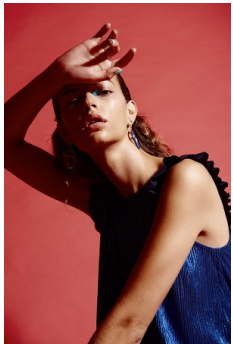

# Mademoiselle

MARIE T.

Height: 172cm Bust: 77cm Waist: 61cm Hips: 87cm Shoe: 39 EU / 6 UK Hair: Dark Brown Eyes: Brown