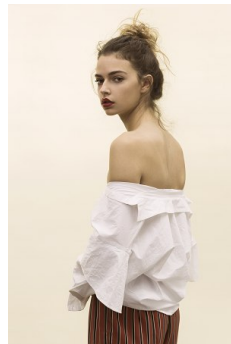

# Mademoiselle

MARIE T.

Height: 172cm Bust: 77cm Waist: 61cm Hips: 87cm Shoe: 39 EU / 6 UK Hair: Dark Brown Eyes: Brown