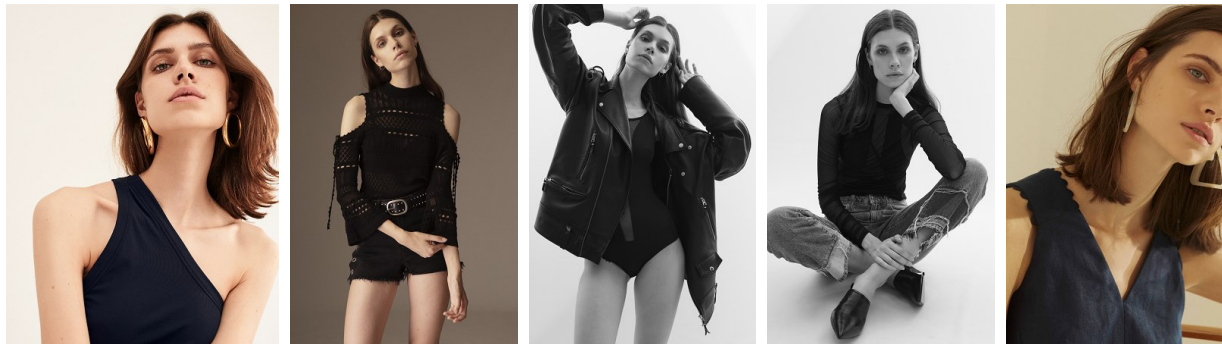

Mademoiselle

SARA SEMIC

Height: 177cm Bust: 78cm Waist: 58cm Hips: 88cm Shoe: 40 EU / 6.5 UK Hair: Brown Eyes: Blue / Green