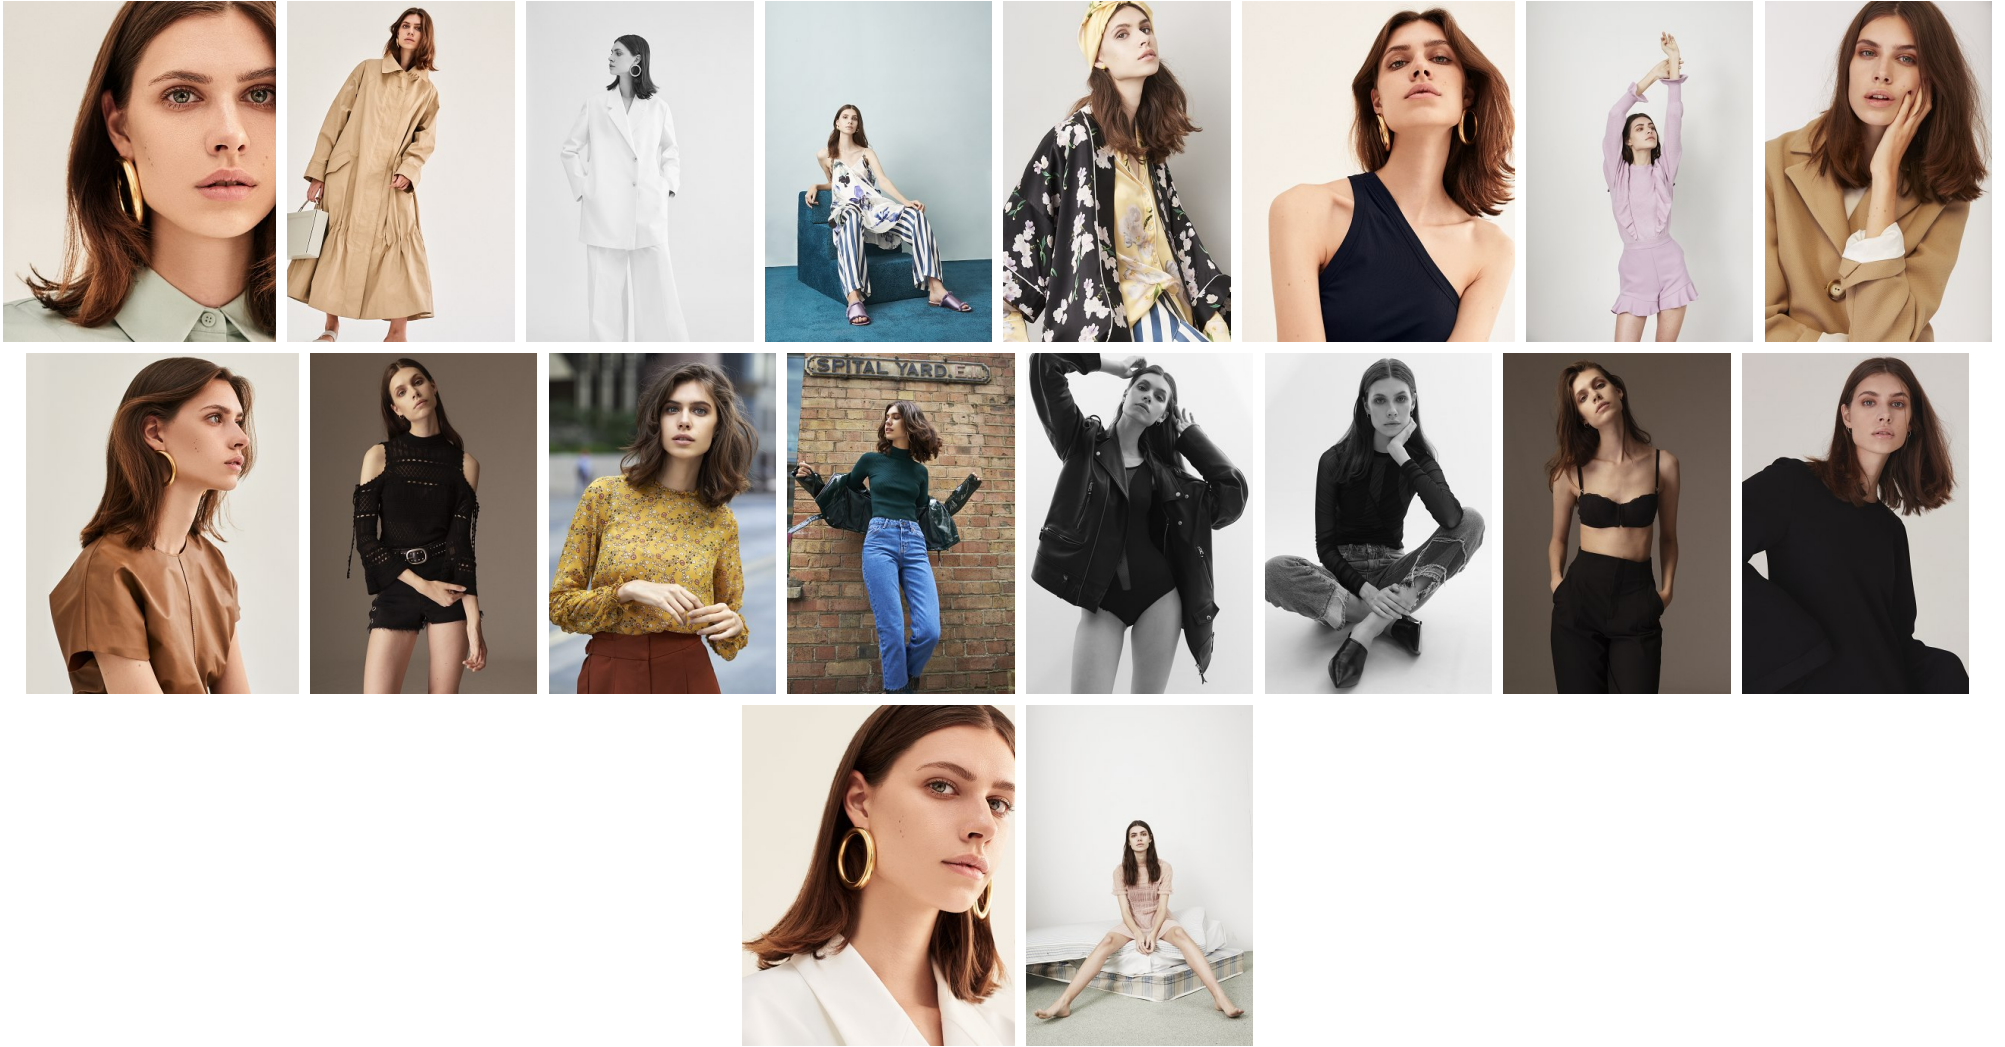

Mademoiselle

SARA SEMIC

Height: 177cm Bust: 78cm Waist: 58cm Hips: 88cm Shoe: 40 EU / 6.5 UK Hair: Brown Eyes: Blue / Green