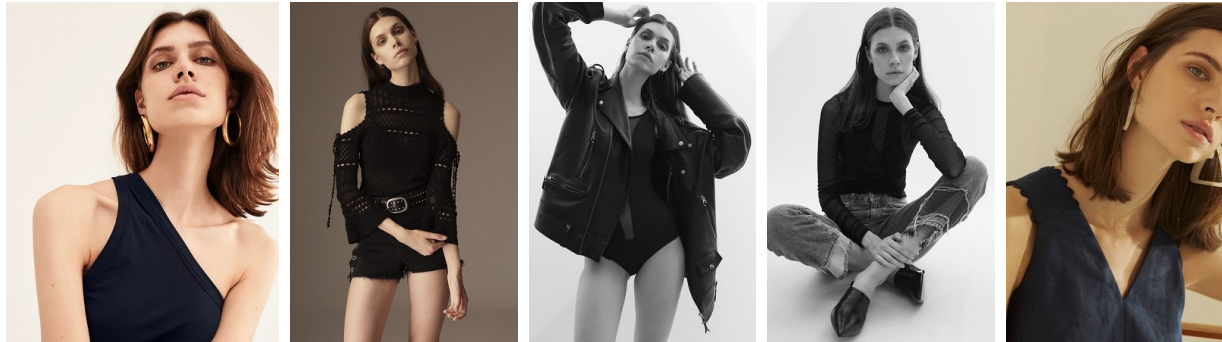

# Mademoiselle

SARA SEMIC

Height: 177cm Bust: 78cm Waist: 58cm Hips: 88cm Shoe: 40 EU / 6.5 UK Hair: Brown Eyes: Blue / Green