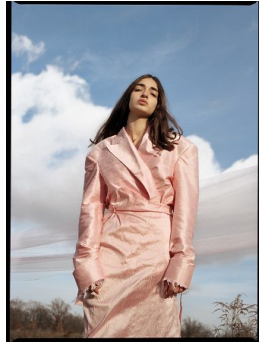

Mademoiselle

LUCIE KIREMITDJIAN

Height: 171cm Bust: 83cm Waist: 60cm Hips: 86 cm Shoe: 39 EU / 6 UK Hair: Brown Eyes: Brown