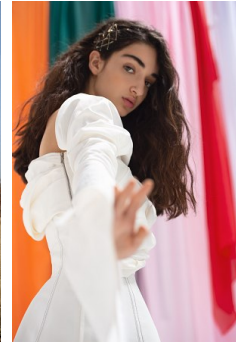

Mademoiselle

LUCIE KIREMITDJIAN

Height: 171cm Bust: 83cm Waist: 60cm Hips: 86 cm Shoe: 39 EU / 6 UK Hair: Brown Eyes: Brown