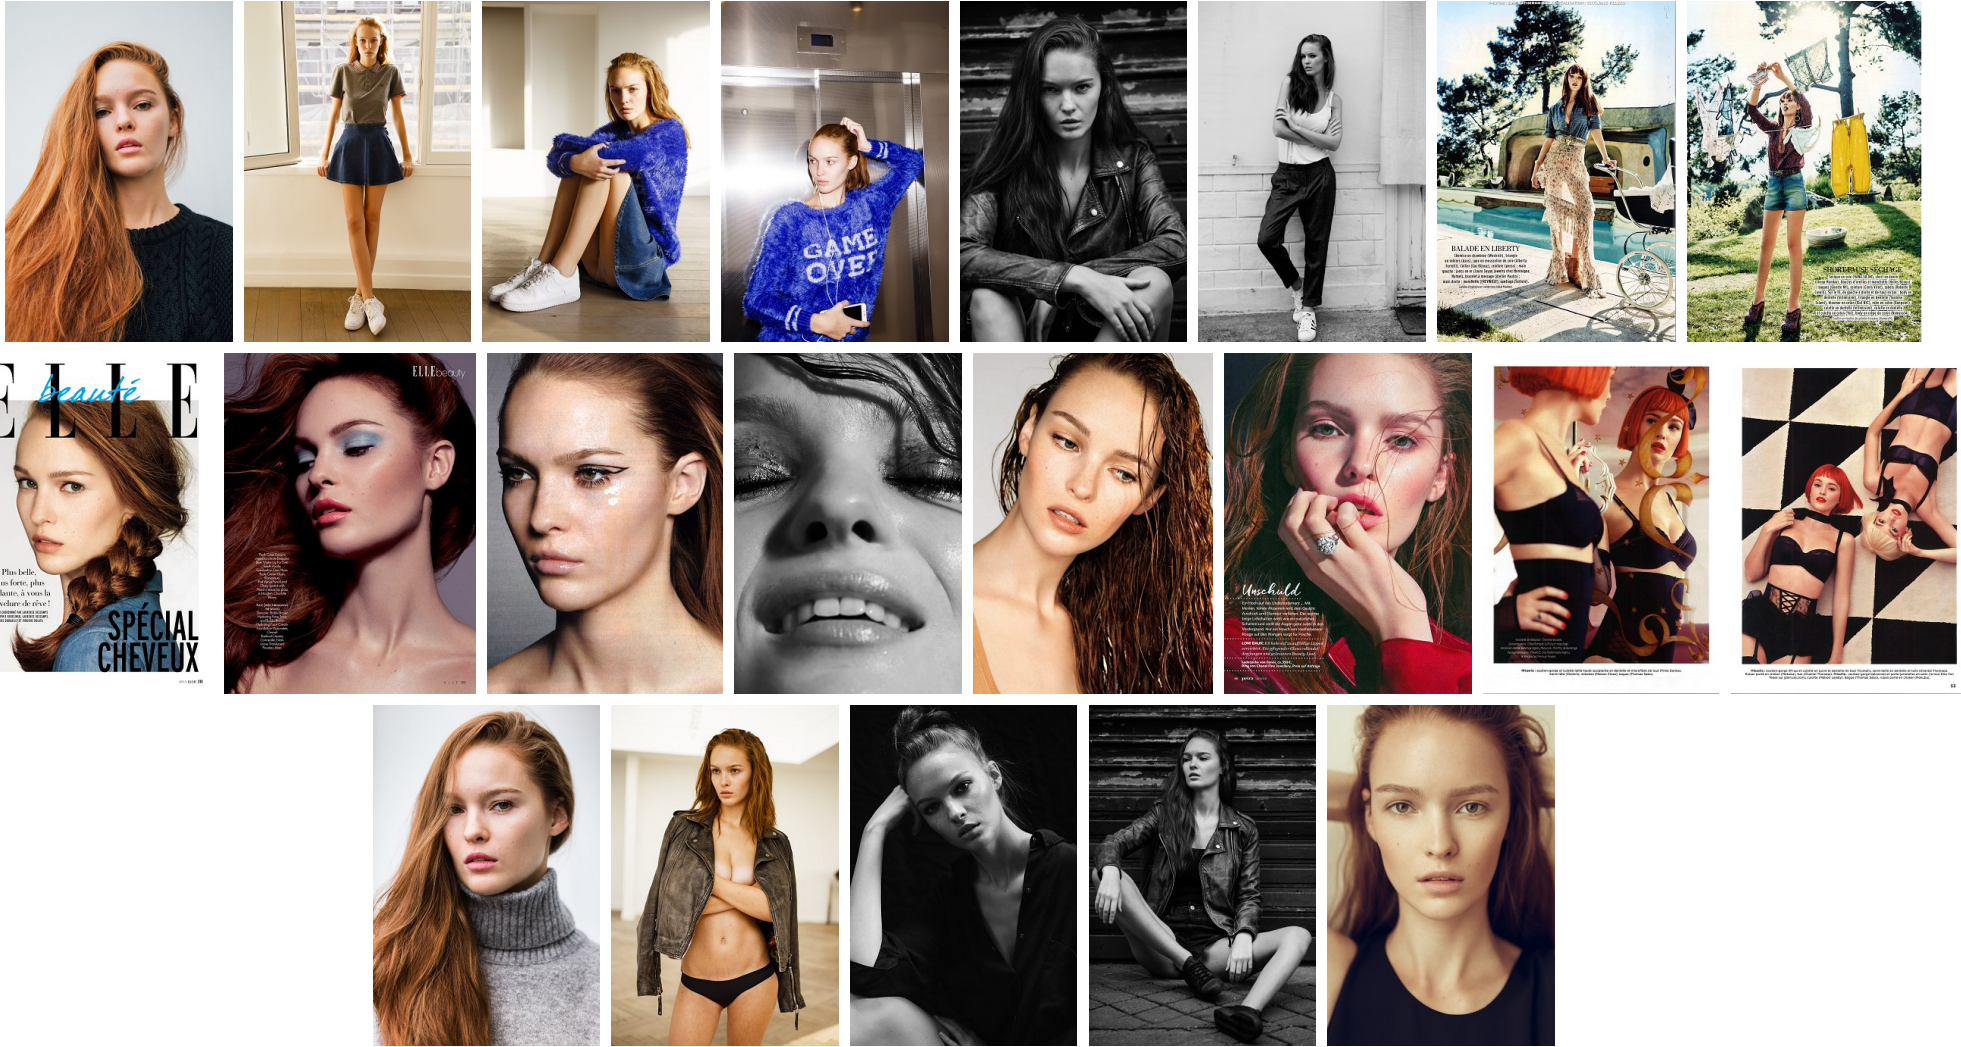

# Mademoiselle

MIKAELLA E.

Height: 180cm Bust: 85cm Waist: 62cm Hips: 92cm Shoe: 41 EU / 7 UK Hair: Venetian Red Eyes: Green