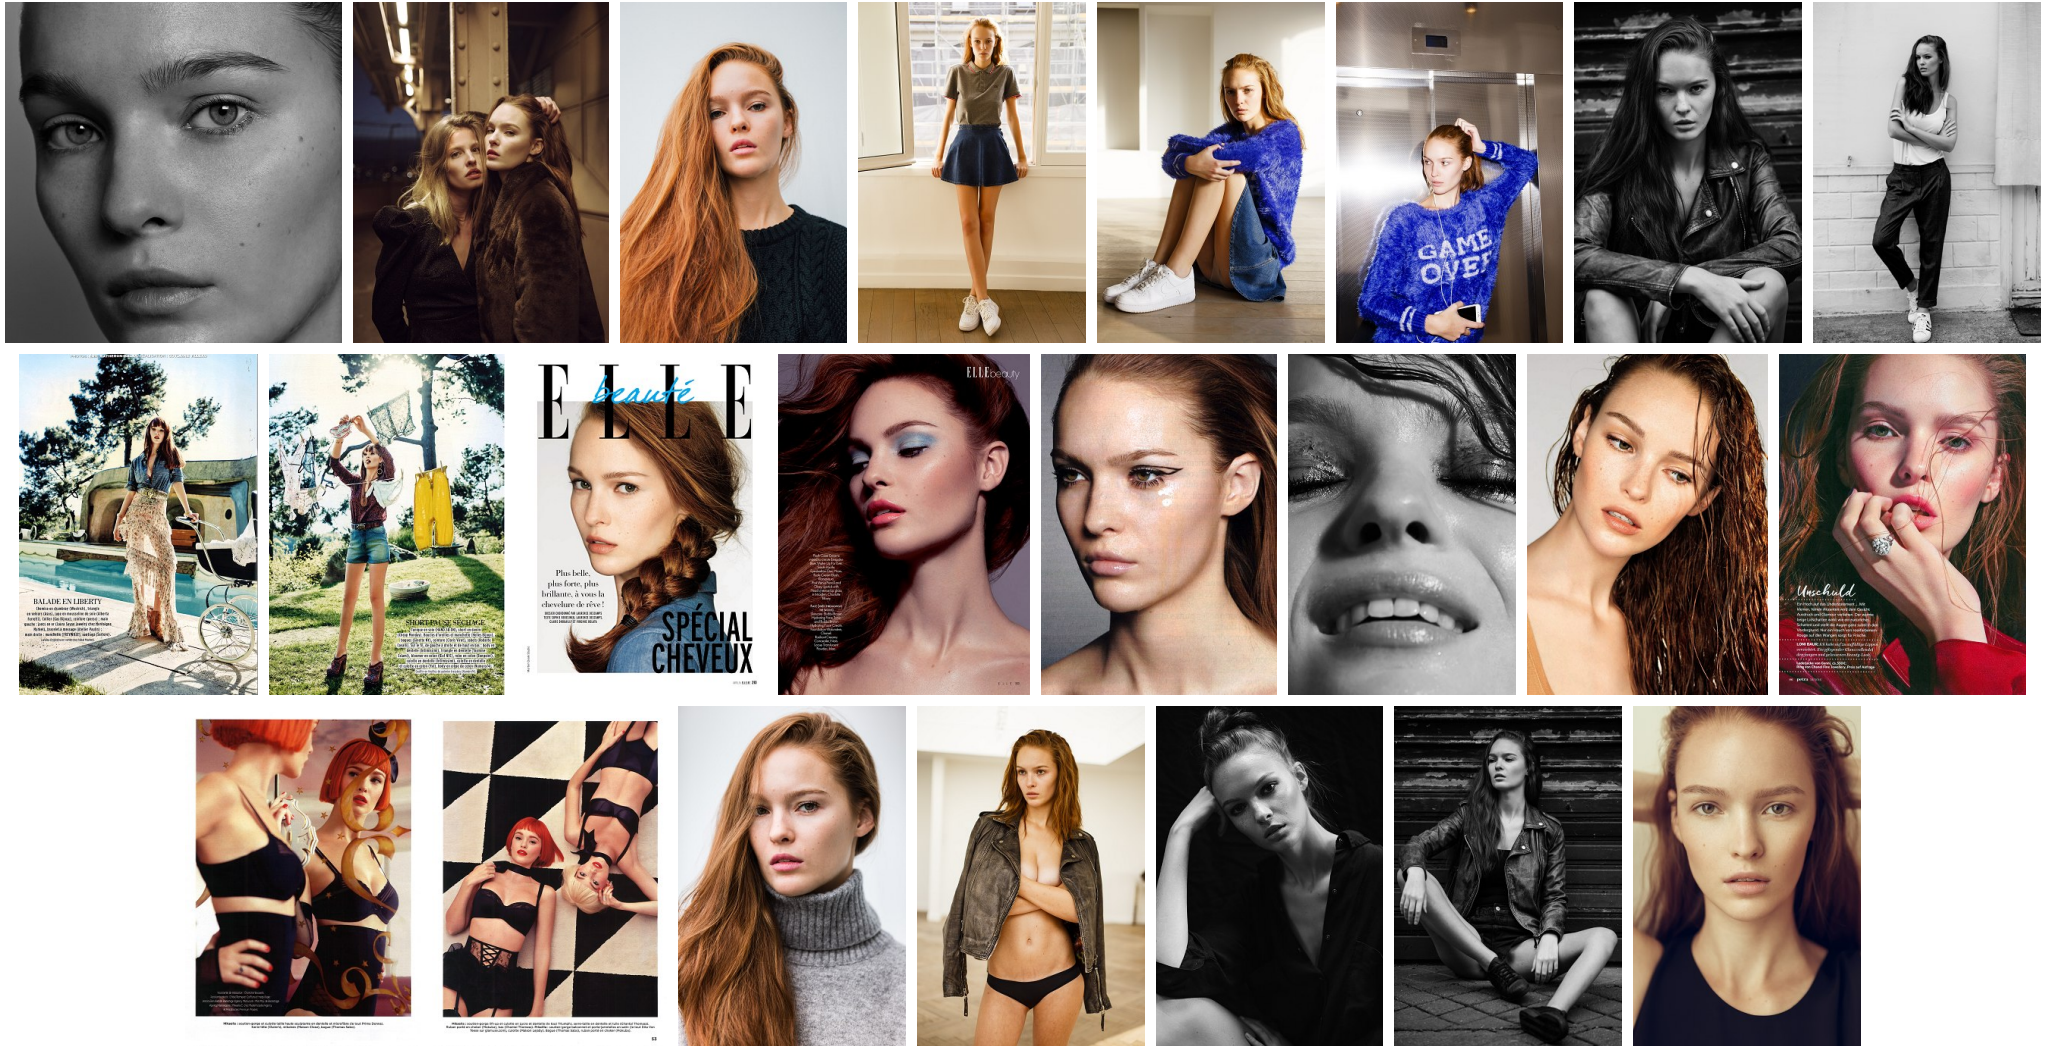

Mademoiselle

MIKAELLA E.

Height: 180cm Bust: 85cm Waist: 62cm Hips: 92cm Shoe: 41 EU / 7 UK Hair: Venetian Red Eyes: Green